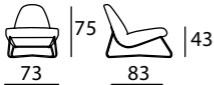

CIRO_9375__LOUNGE_CHAIR

CIRO_9375-14B__LOUNGE_CHAIR

400

800

400