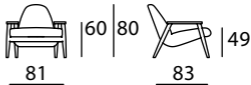

CIRO_9375__LOUNGE_CHAIR

CIRO_9375-14B__LOUNGE_CHAIR

400

800

400