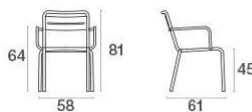

Description

Code: **162**
Typology: **Lounge Chairs**
Collection: **Star**

Stackable: 12
Static Load: 200 Kg
Test: EN581-1 / EN581-2
Cushion Material: Tessuto Basic
Seat Height: 45 cm

Technical Info

Width: **58 cm**
Depth: **61 cm**
Height: **81 cm**
Weight: **7.60 Kg**
Static Load: **200 Kg**

Packaging

Packages: **1**
Pieces for pack: **4**
Dimensions: **101x70x62 cm**
Volume: **0.438 mc**

Polyethylene bag and cardboard box

Colors

16
Marine Blue23
Matt White33
Pink Magnolia43
Sapphire Blue71
Taupe88
Verde Oceano17
Military Green24
Black37
Grey/Green46
Intense Red73
Cement22
Antique Iron26
Maple Red41
Indian Brown62
Curry Yellow75
Dark Green