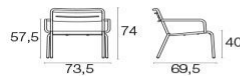

Description

Code: **165**
Typology: **Armchairs**
Collection: **Star**

Stackable: 8
Static Load: 200 kg

Technical Info

Width: **73.5 cm**
Depth: **69.5 cm**
Height: **74 cm**
Weight: **10.8 Kg**
Static Load: **200 kg**

Packaging

Packages: **1**
Pieces for pack: **2**
Dimensions: **82x77x77 cm**
Volume: **0.486 mc**

Polyethylene bag and cardboard box

Star / Lounge chair Design /

Colors

Marine Blue

Matt White

Pink Magnolia