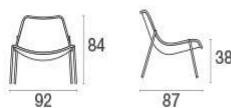

Round / Lounge chair
Design / Christophe Pillet

Test
EN581-1 / EN581-2

Round is a collection defined by the search for structural balance and soft lines. An interpretation of sophisticated but essential outdoor space and airy shapes mark its furnishing elements.

Description

Code: **469**
Typology: **Armchairs**
Collection: **Round**

Stackable: 4
Static Load: 200 Kg
Test: EN581-1 / EN581-2
Cushion Material: Tessuto
Standard

Technical Info

Width: **92 cm**
Depth: **87 cm**
Height: **84 cm**
Weight: **9.40 Kg**
Static Load: **200 Kg**

Packaging

Packages: **1**
Pieces for pack: **2**
Dimensions: **95x95x95 cm**
Volume: **0.857 mc**

Polyethylene bag and cardboard
box

Round / Lounge chair
Design / Christophe Pillet

Test
EN581-1 / EN581-2

Colors