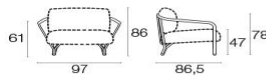

Description

Code: **9045+C/9045+C/9044**

Typology: **1 Seat Sofas**

Collection: **Angel**

Static Load: 200 Kg

Cover: Yes

Cover Type: FC/729

Cushion Material: Tessuto

Basic|Tessuto Standard|Tessuto

Exclusive

Seat Height: 47 cm

Technical Info

Width: **97 cm**

Depth: **86.50 cm**

Height: **78 cm**

Weight: **9.40 Kg**

Static Load: **200 Kg**

Packaging

Packages: **1**

Pieces for pack: **1**

Dimensions: **99x88x86 cm**

Volume: **0.749 mc**

Polyethylene bag and cardboard box

Angel / 1-seater sofa
Design / Angeletti-Ruzza